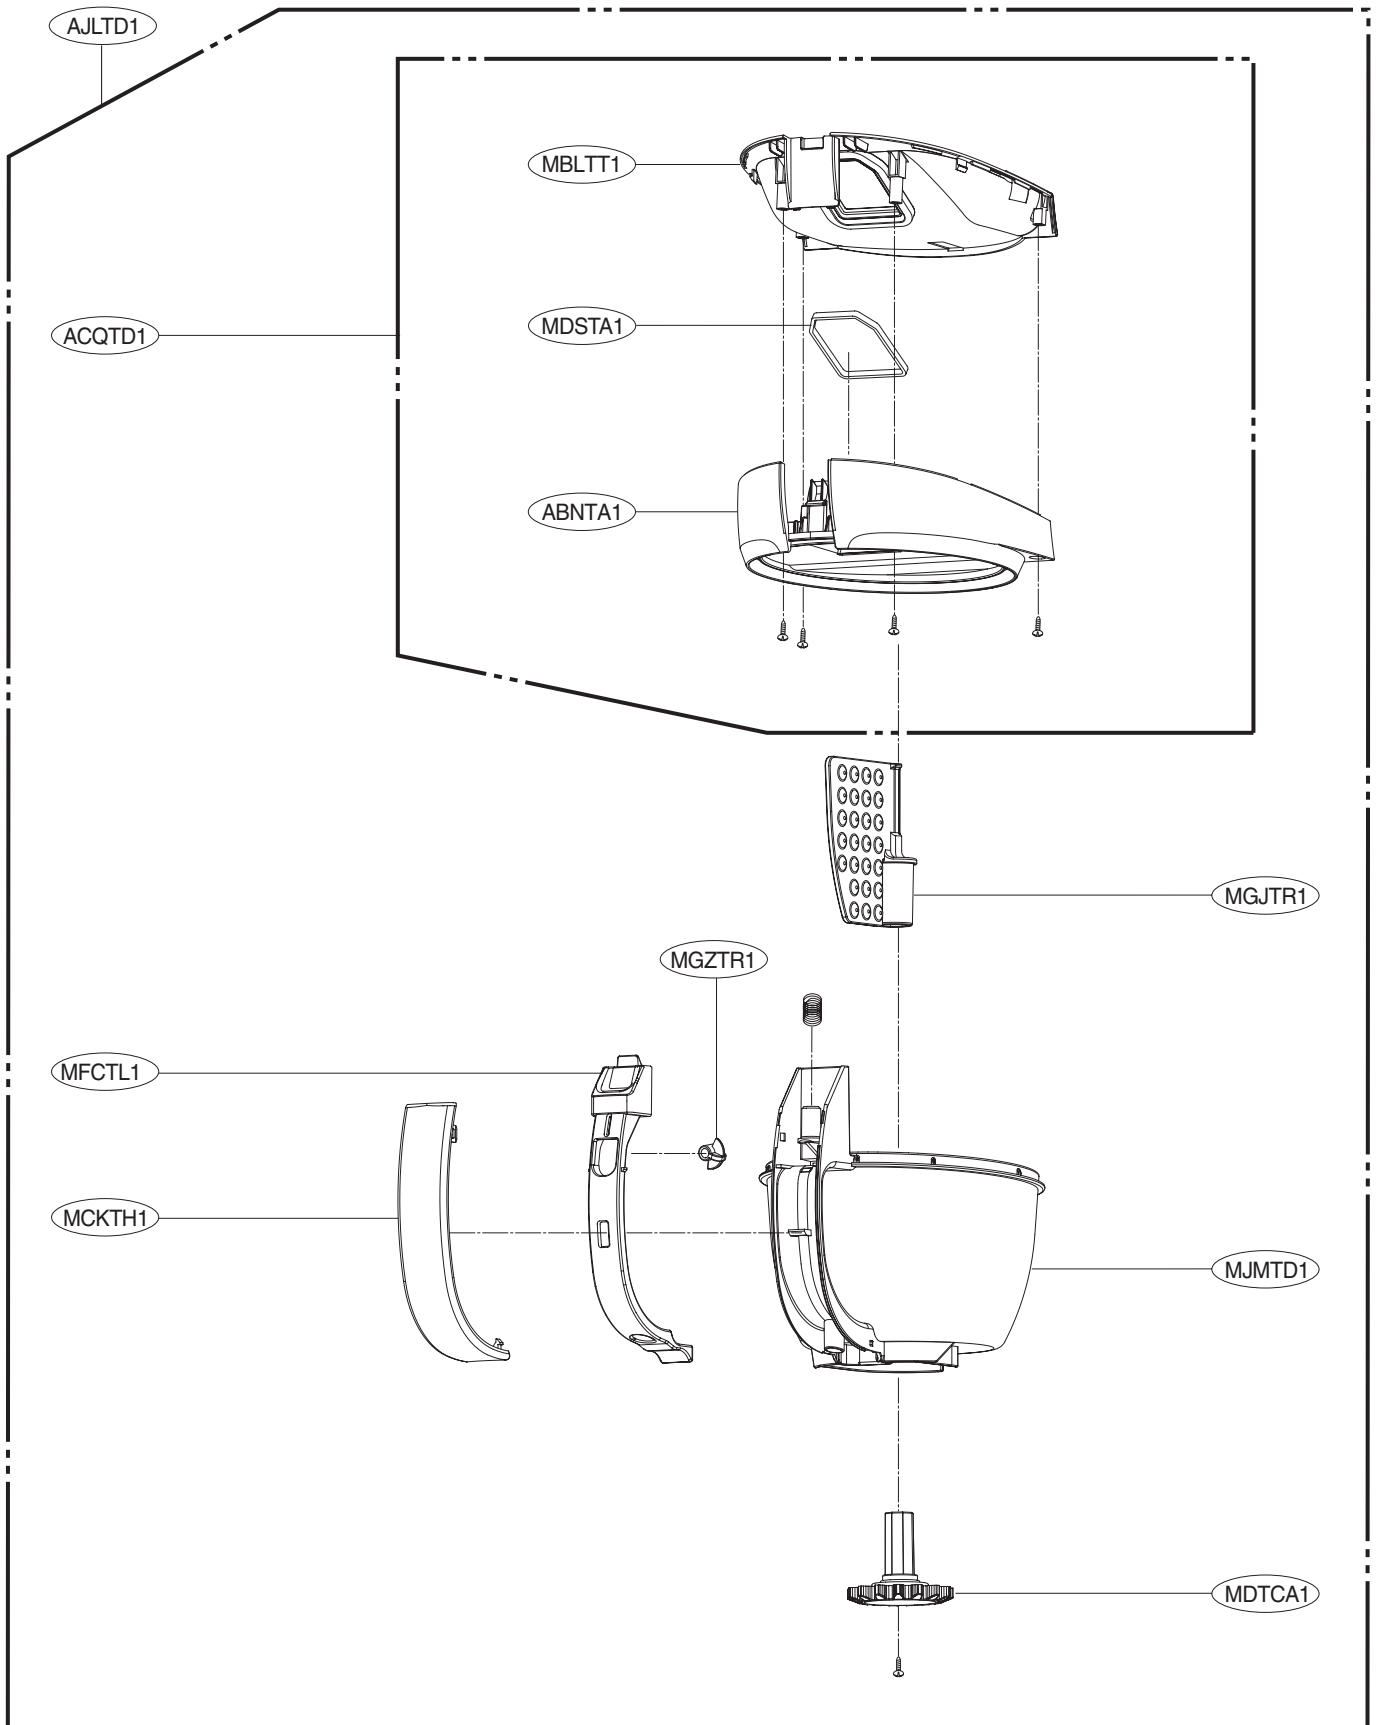

DUST TANK ASSEMBLY