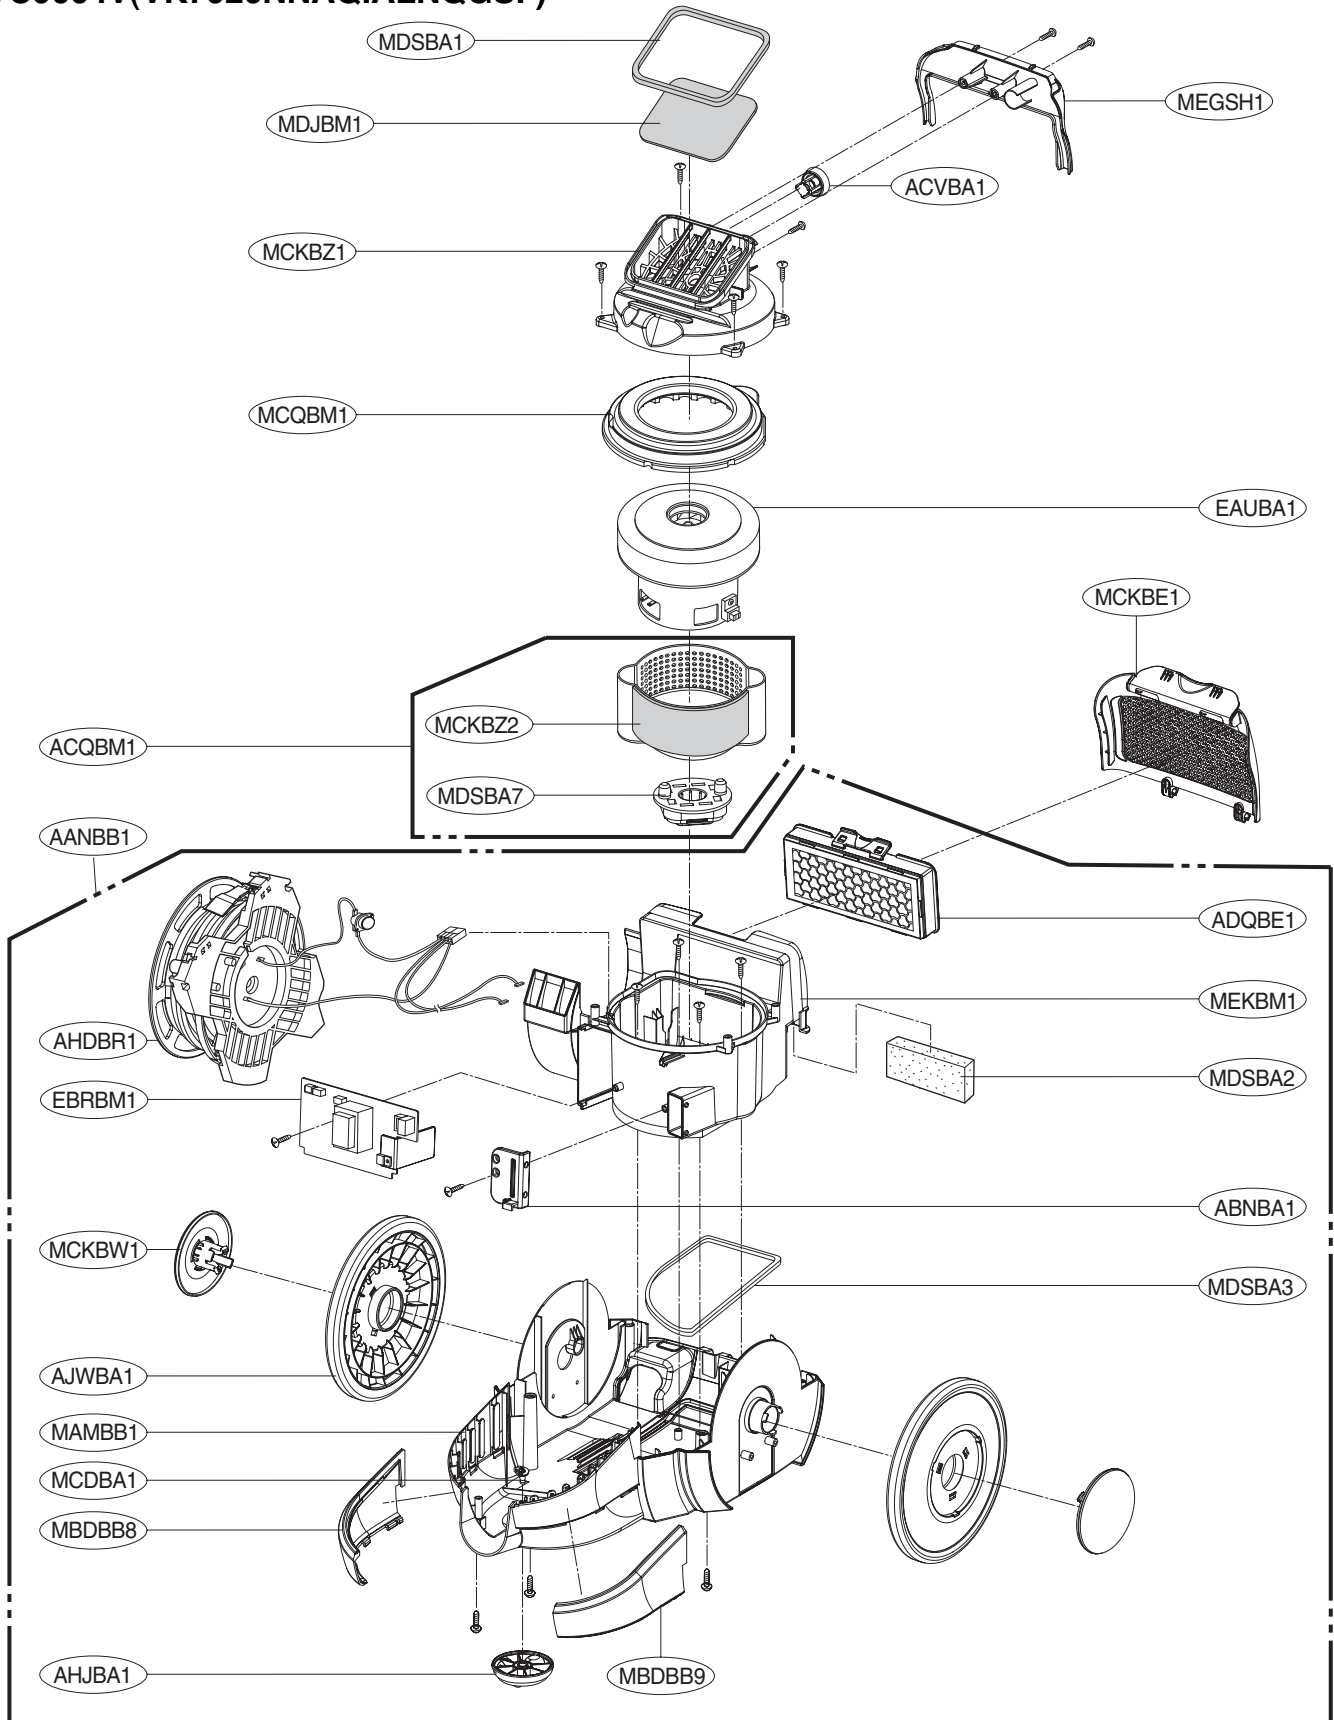

EXPLODED VIEW

BODY BASE ASSEMBLY

VK7918NNAQ(VK7918NNAQ.AQZQECZ)
VC9064V(VK7920NNAQ.ALNQGSF)