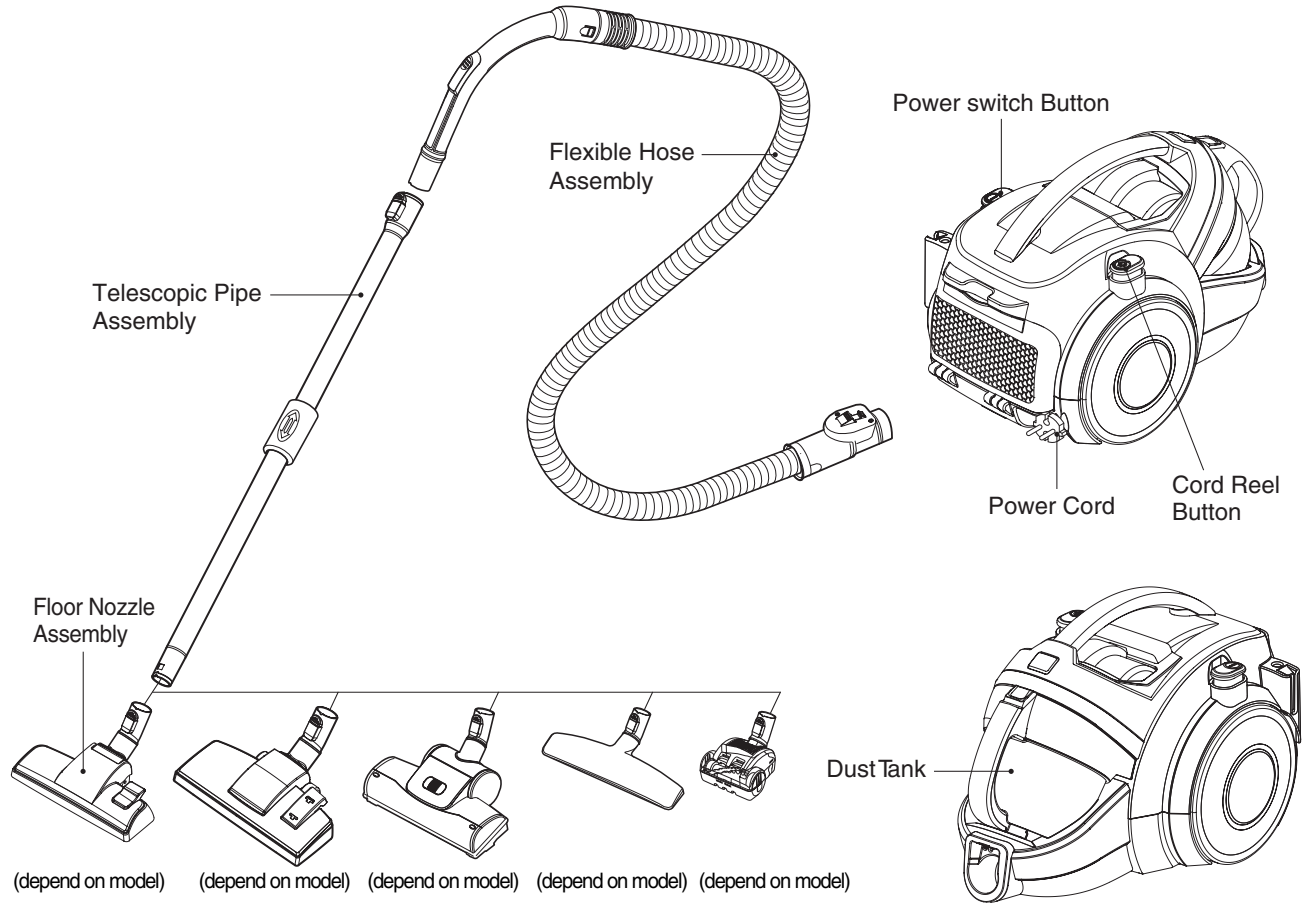

## ATTACHMENTS(DEPEND ON MODEL)

# SPECIFICATIONS

- **MODEL** : REFER TO THE COVER PAGE
- **POWER SOURCE** : ON RATING PLATE
- **POWER CONSUMPTION** : ON RATING PLATE
- **POWER CONTROL** :
  - **MAIN** : BODY ON/OFF
- **CORD LENGTH** : 9m
- **HOSE LENGTH** : 1.6 m
- **NET WEIGHT** : 5.8 kg
- **PACKING WEIGHT** : 10.0 kg
- **NET DIMENSION** : 445 × 285 × 305 (D × W × H)