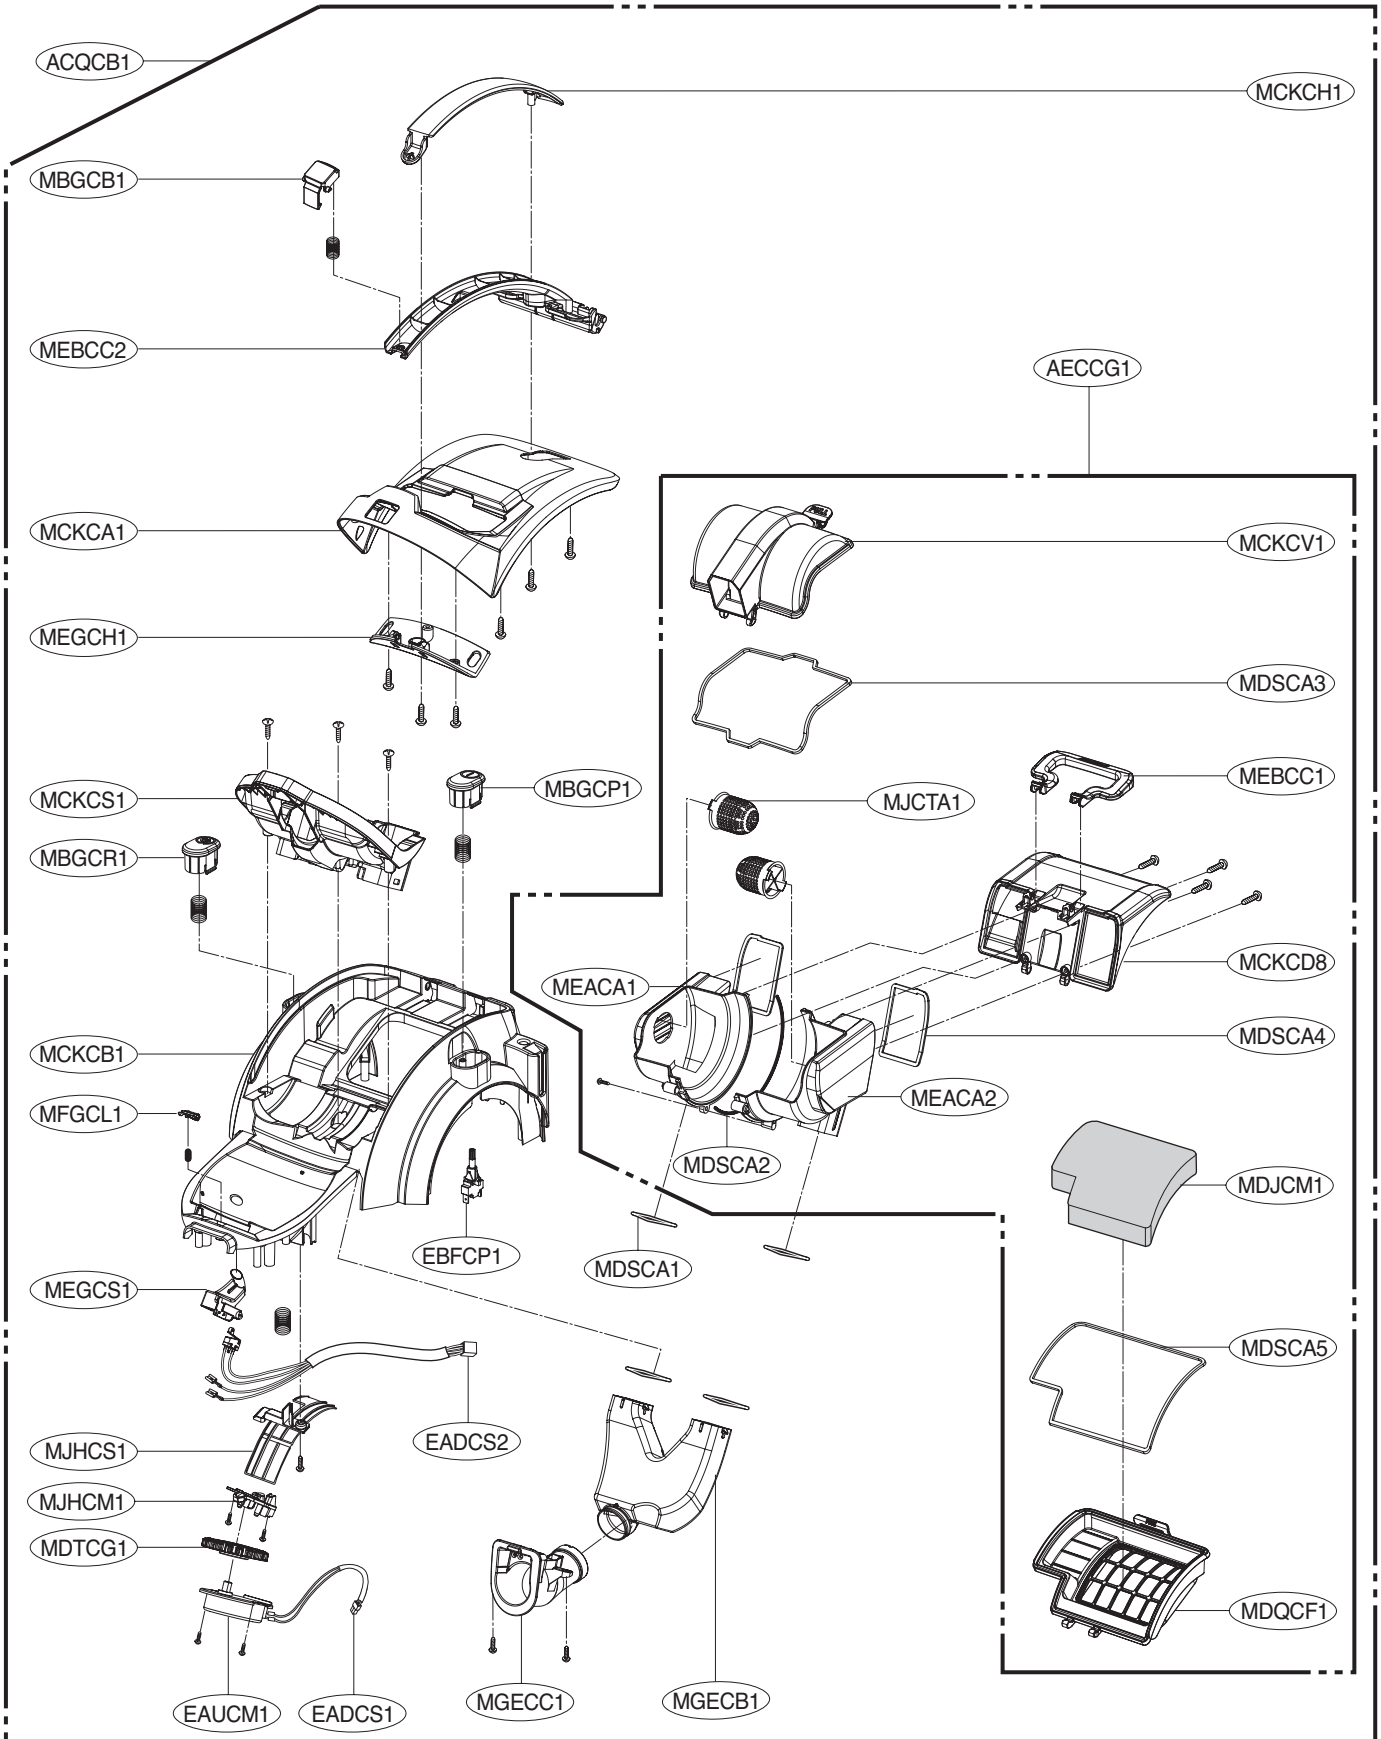

BODY COVER ASSEMBLY