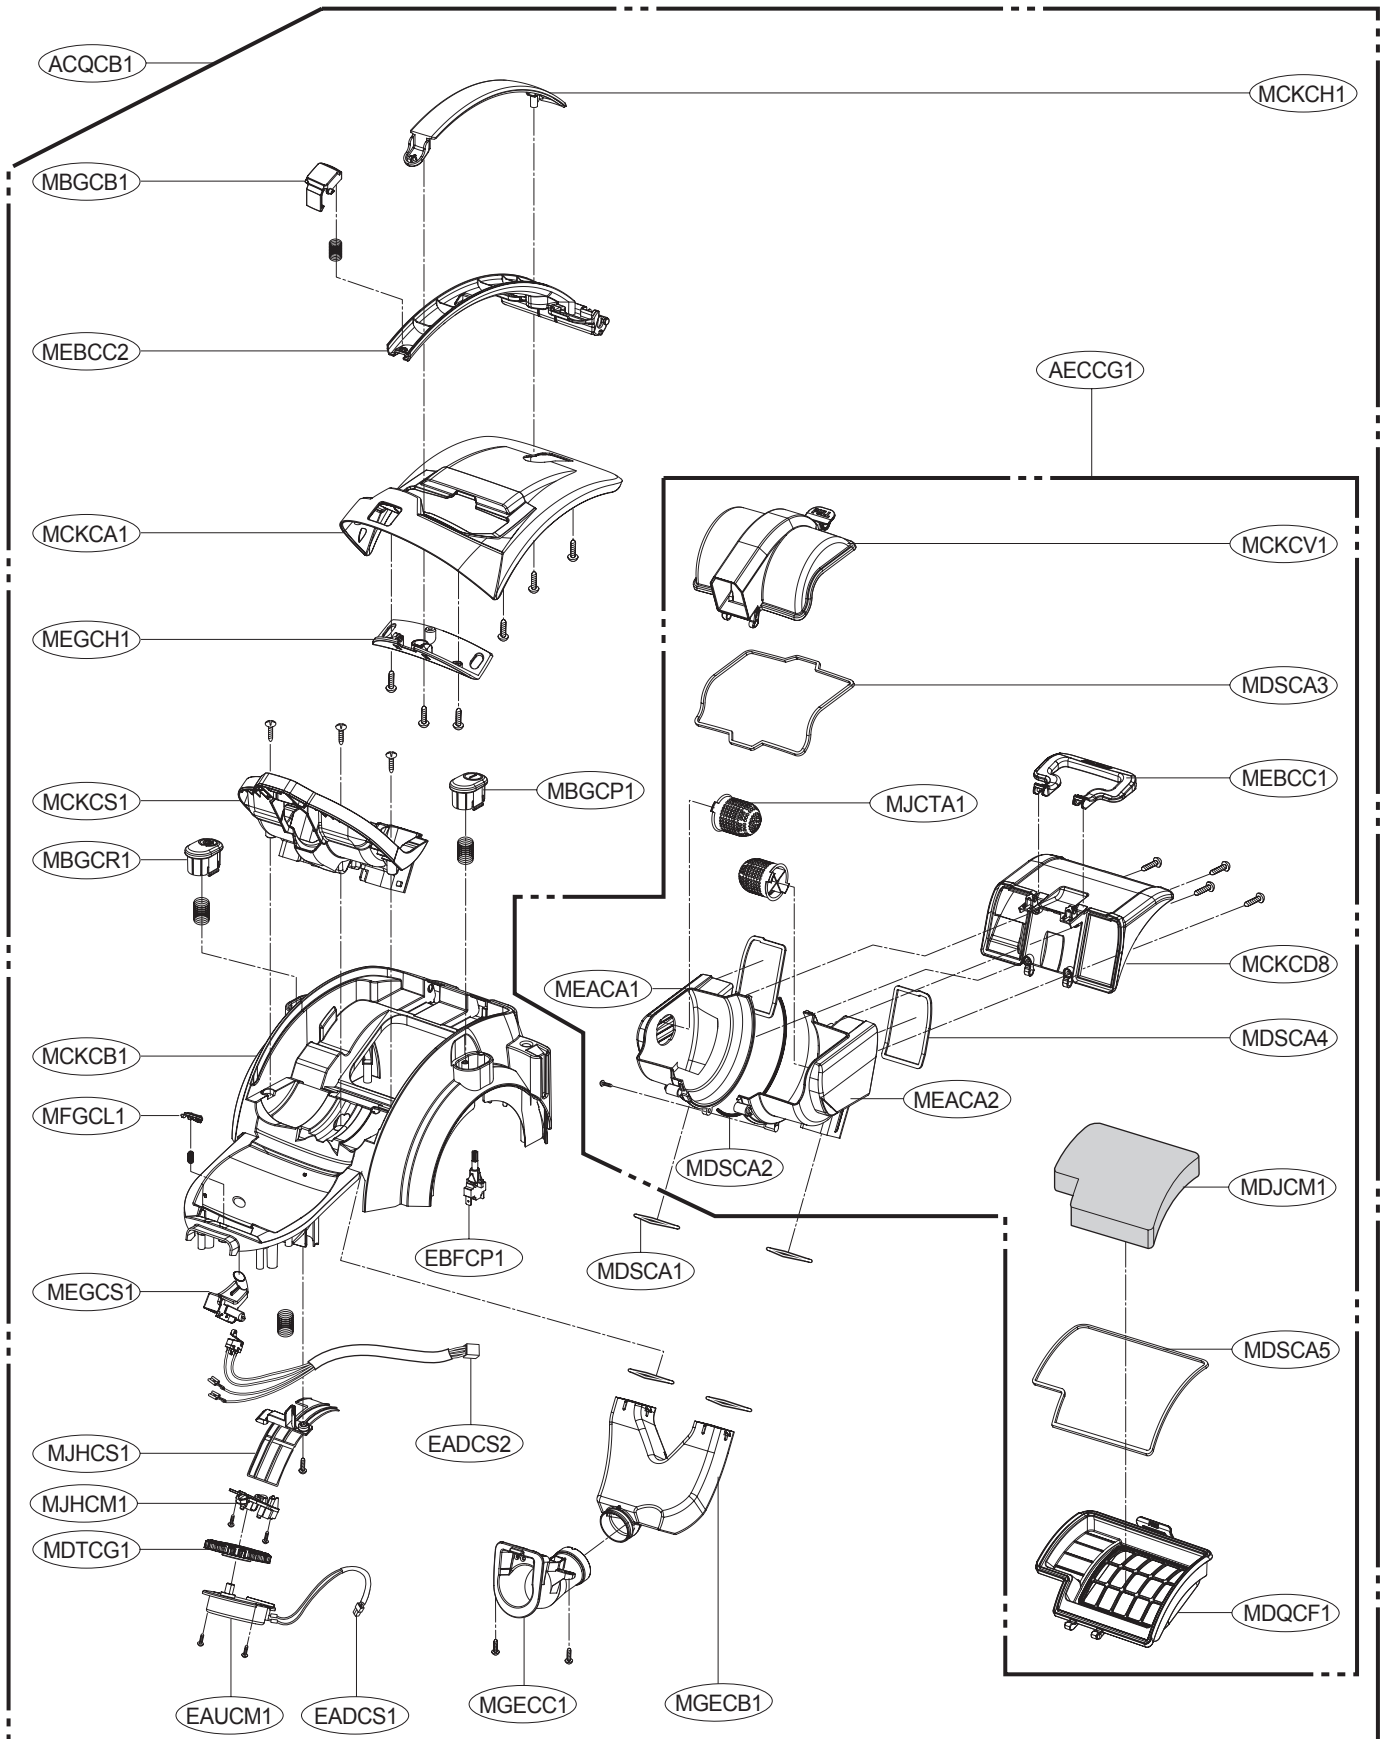

BODY COVER ASSEMBLY