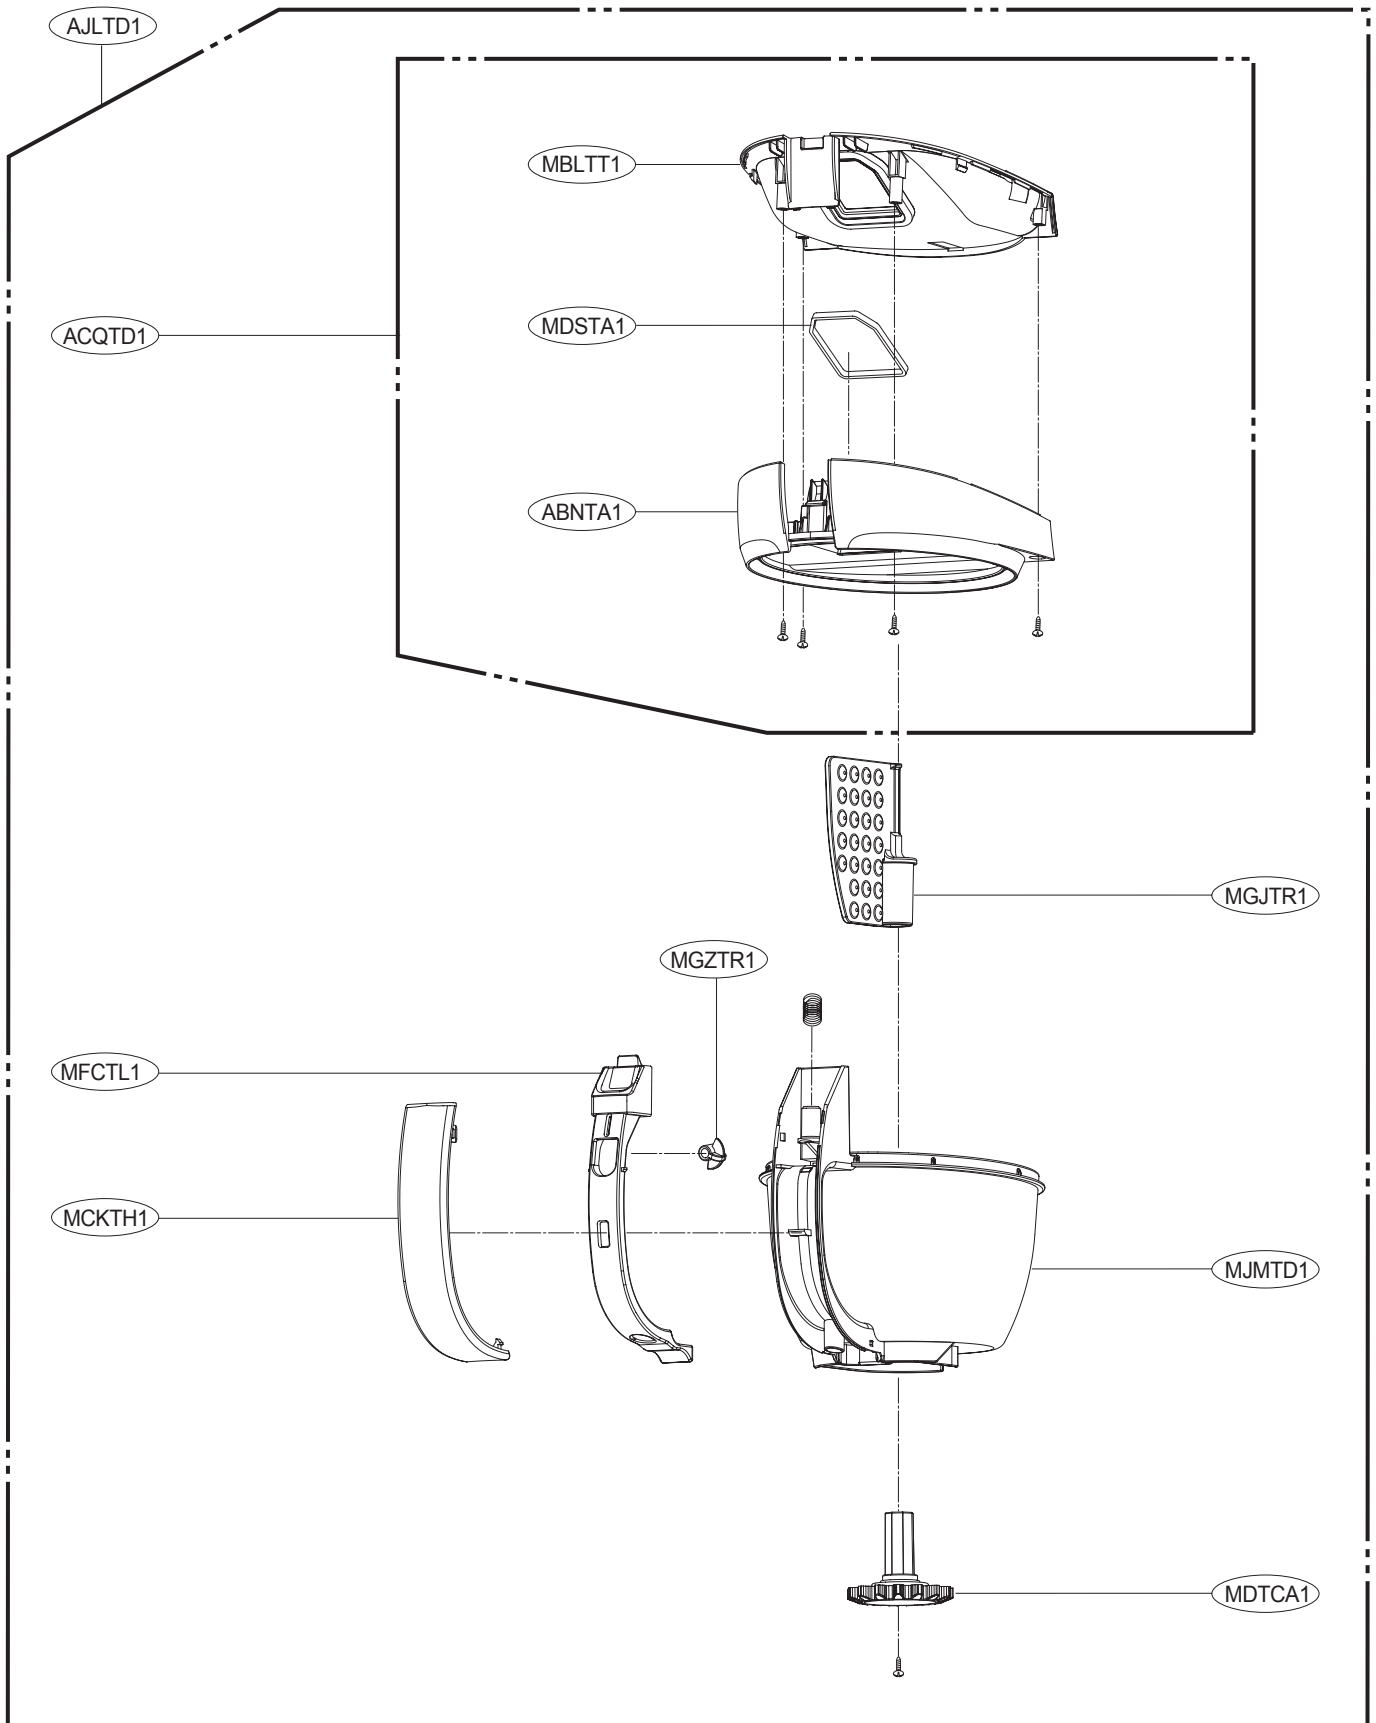

DESCRIPTION

ATTACHMENTS(DEPEND ON MODEL)

SPECIFICATIONS

- **MODEL** : REFER TO THE COVER PAGE
- **POWER SOURCE** : ON RATING PLATE
- **POWER CONSUMPTION** : ON RATING PLATE
- **POWER CONTROL** :
 - **MAIN** : BODY ON/OFF
- **CORD LENGTH** : 9m
- **HOSE LENGTH** : 1.6 m
- **NET WEIGHT** : 5.8 kg
- **PACKING WEIGHT** : 10.0 kg
- **NET DIMENSION** : 445 × 285 × 305 (D × W × H)

• This specifications are subject to change according to the buyer's request.

EXPLODED VIEW

BODY BASE ASSEMBLY

VK7918NNAQ(VK7918NNAQ.AQZQECZ)
VC9064V(VK7920NNAQ.ALNQGSF)

BODY COVER ASSEMBLY

DUST TANK ASSEMBLY