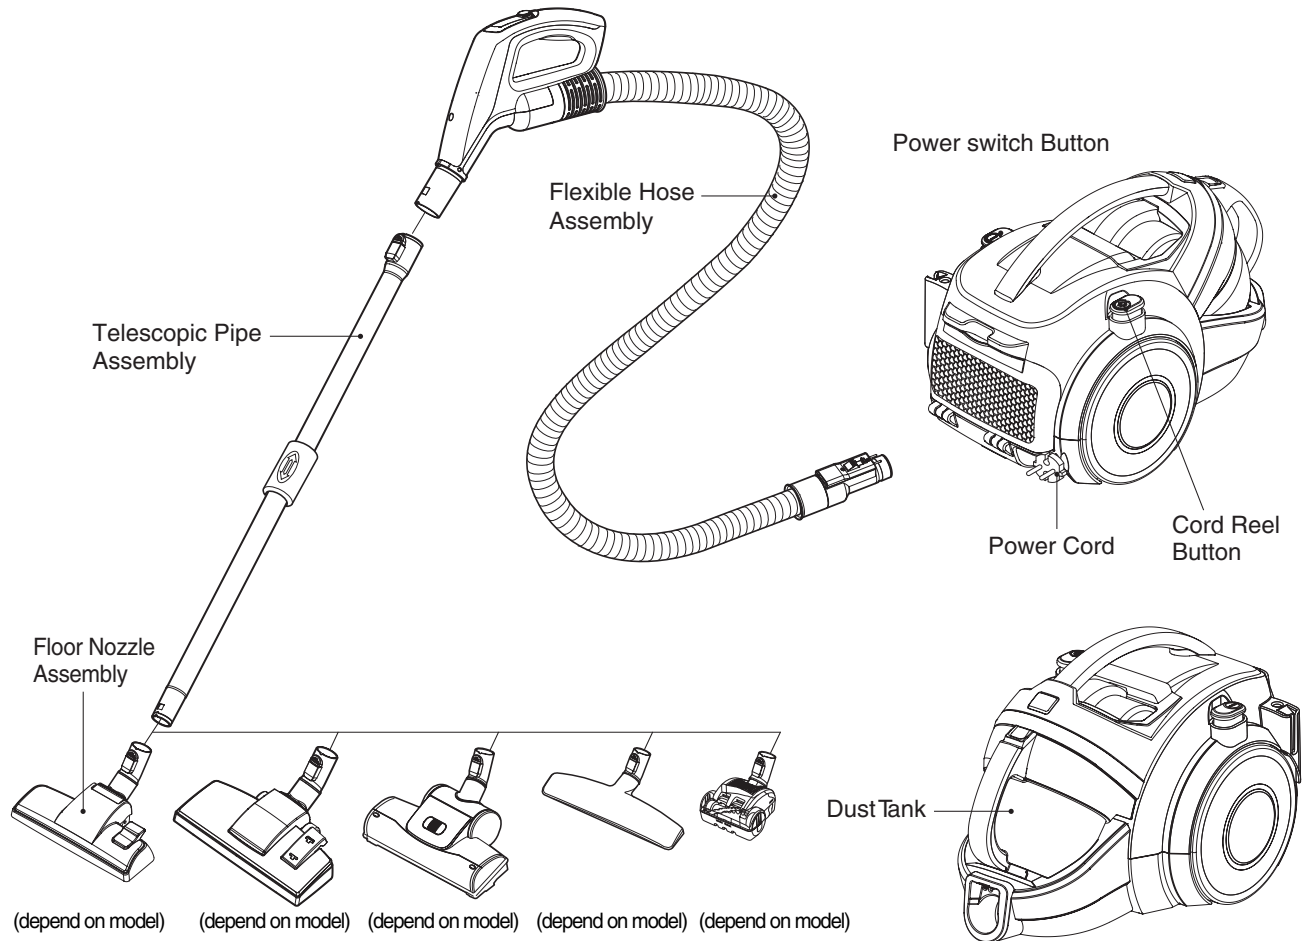

DESCRIPTION

ATTACHMENTS(DEPEND ON MODEL)

SPECIFICATIONS

- **MODEL** : REFER TO THE COVER PAGE
- **POWER SOURCE** : ON RATING PLATE
- **POWER CONSUMPTION** : ON RATING PLATE
- **POWER CONTROL** :
 - **MAIN** : BODY ON/OFF
- **CORD LENGTH** : 9m
- **HOSE LENGTH** : 1.6 m
- **NET WEIGHT** : 5.8 kg
- **PACKING WEIGHT** : 10.0 kg
- **NET DIMENSION** : 445 × 285 × 305 (D × W × H)