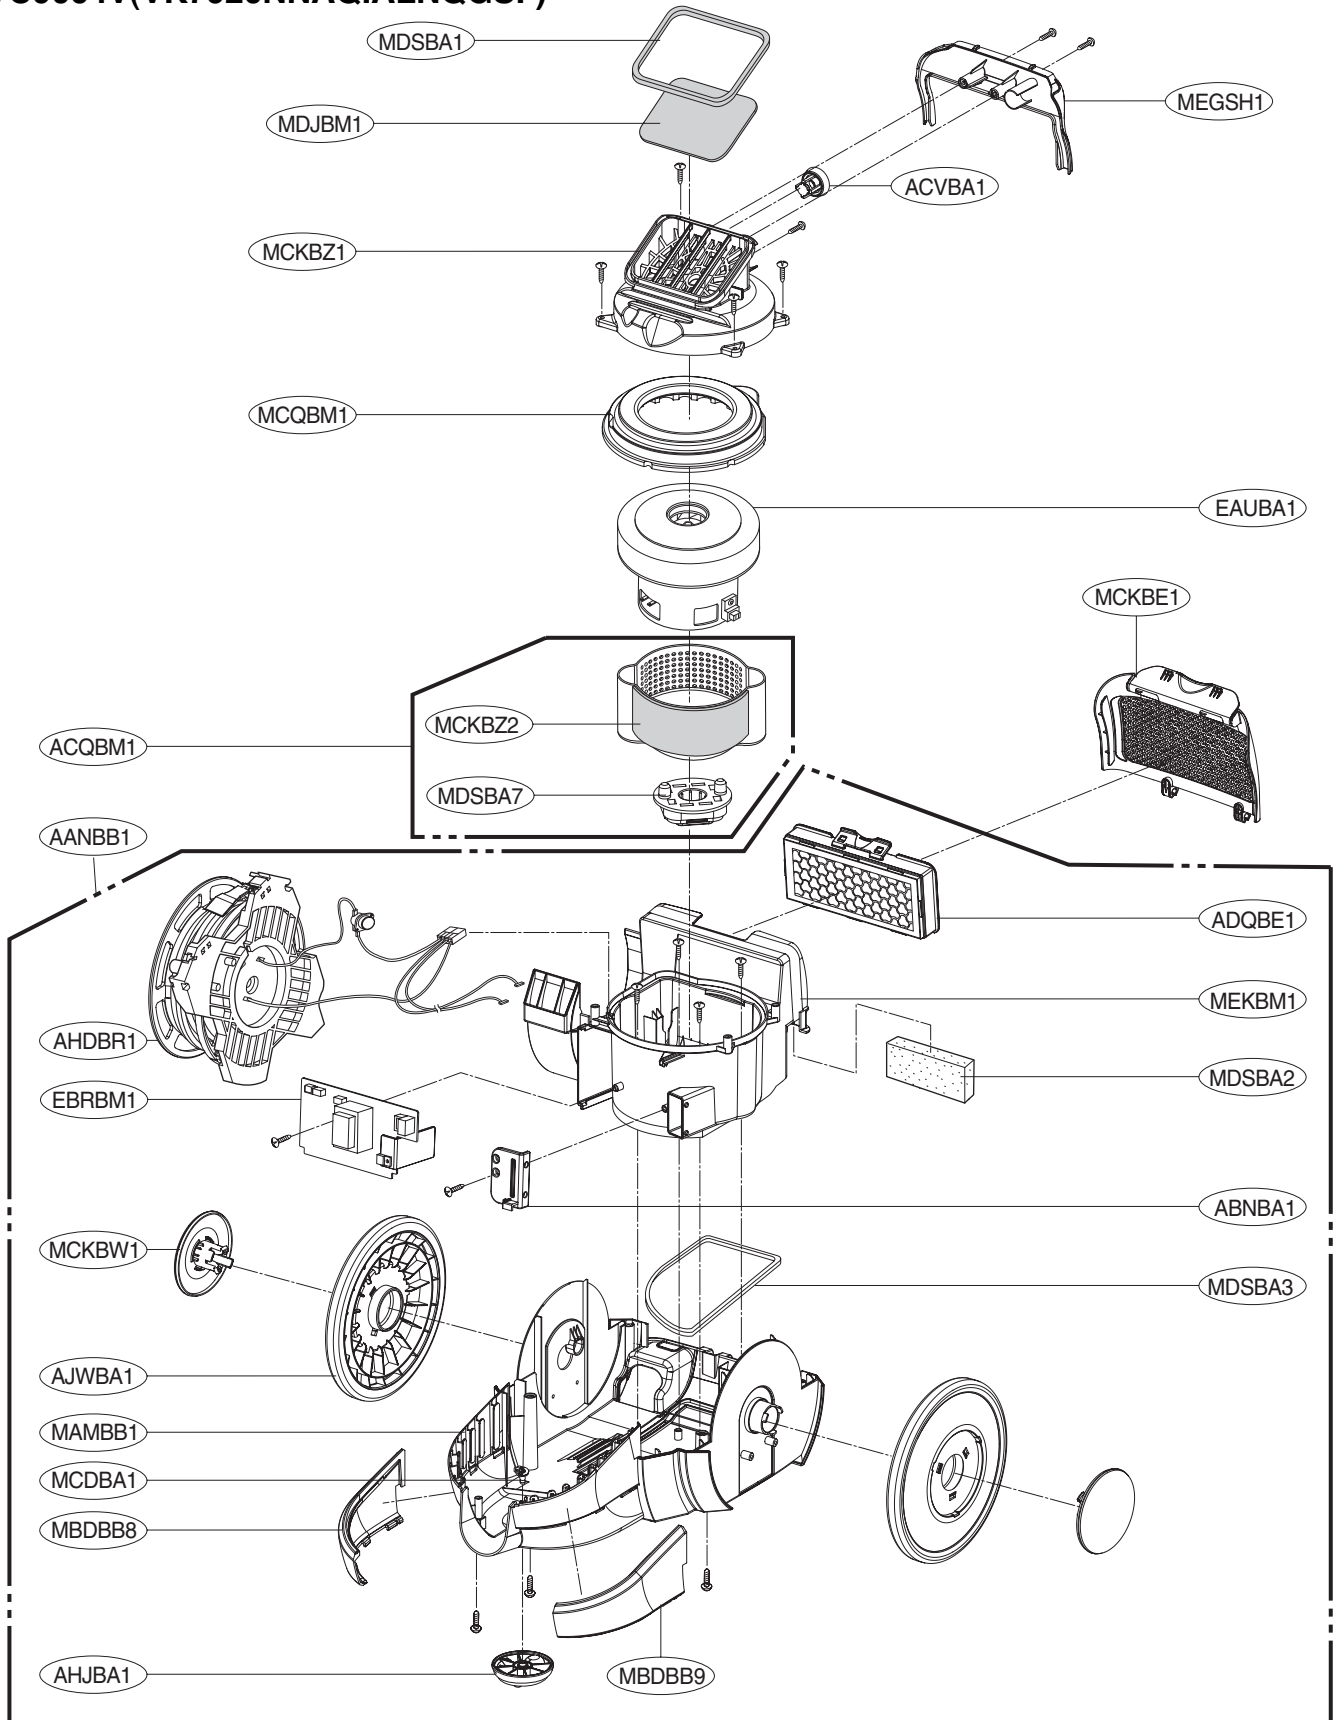

DESCRIPTION

ATTACHMENTS(DEPEND ON MODEL)

SPECIFICATIONS

- **MODEL** : REFER TO THE COVER PAGE
- **POWER SOURCE** : ON RATING PLATE
- **POWER CONSUMPTION** : ON RATING PLATE
- **POWER CONTROL** :
 - **MAIN** : BODY ON/OFF
- **CORD LENGTH** : 9m
- **HOSE LENGTH** : 1.6 m
- **NET WEIGHT** : 5.8 kg
- **PACKING WEIGHT** : 10.0 kg
- **NET DIMENSION** : 445 × 285 × 305 (D × W × H)

- **PACKING DIMENSION** : 615 × 330 × 333 (D × W × H)
- **ATTACHMENTS(DEPEND ON MODEL)**
 - FLEXIBLE HOSE ASSEMBLY1EA
 - TELESCOPIC PIPE ASSEMBLY1EA
 - FLOOR NOZZLE ASSEMBLY1EA
 - PARQUET NOZZLE1EA
 - 2 IN 1 NOZZLE1EA
 - CREVICE TOOL.....1EA

• This specifications are subject to change according to the buyer's request.

EXPLODED VIEW

BODY BASE ASSEMBLY

VK7918NNAQ(VK7918NNAQ.AQZQECZ)
VC9064V(VK7920NNAQ.ALNQGSF)

BODY COVER ASSEMBLY

DUST TANK ASSEMBLY

R : SERVICE PARTS