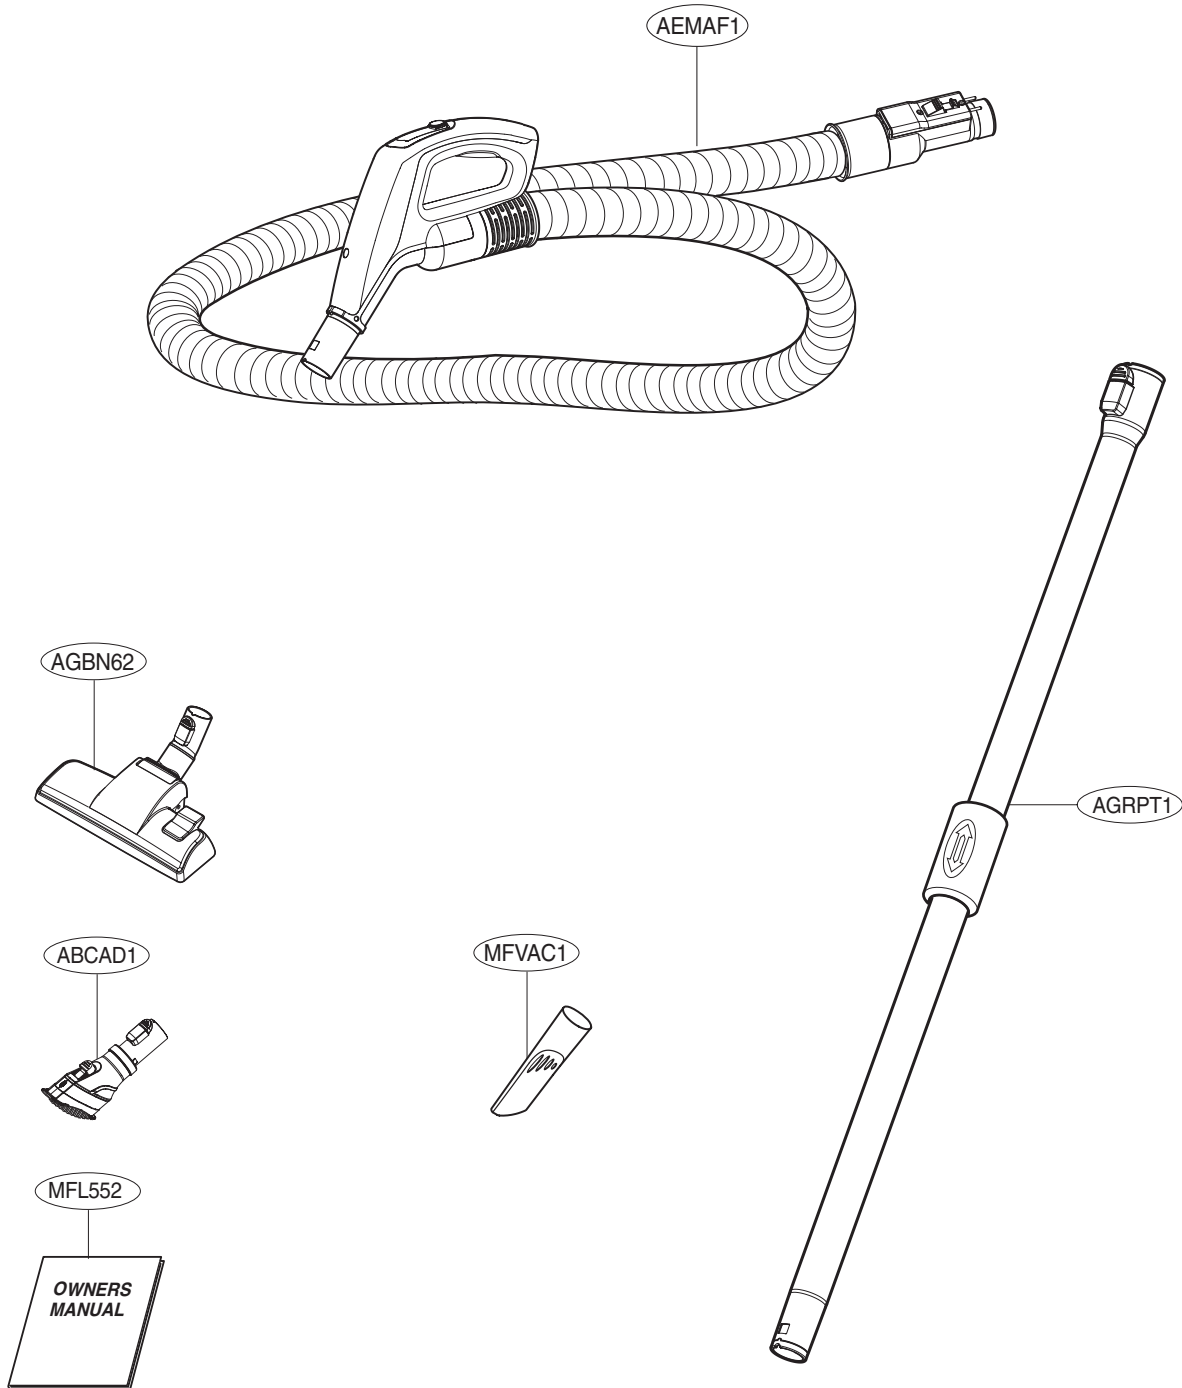

ACCESSORIES