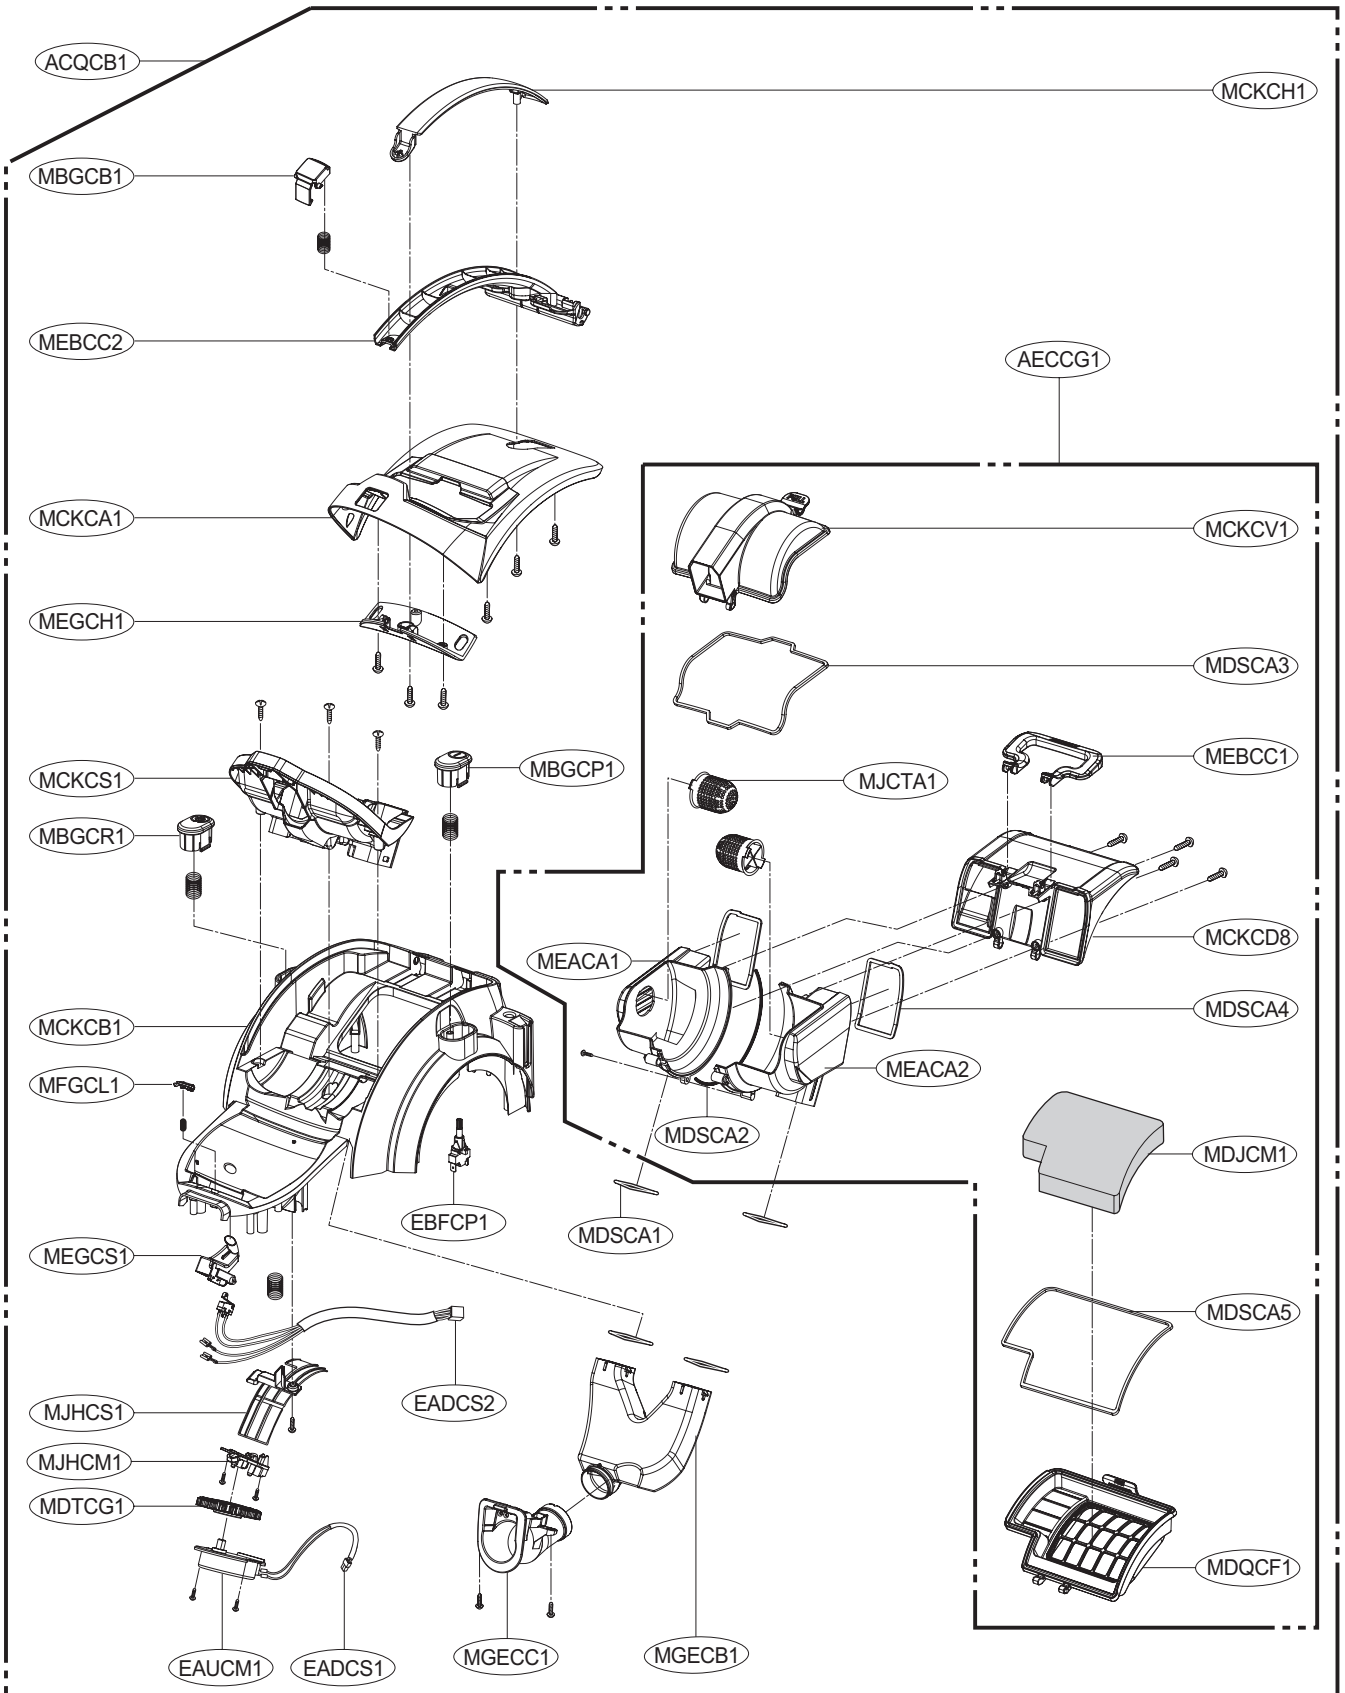

EXPLODED VIEW

BODY BASE ASSEMBLY

VC9062CV (VK7918NNA.AQZQGSF)

BODY COVER ASSEMBLY

DUST TANK ASSEMBLY

ACCESSORIES

REPLACEMENT PARTS LIST

LOC. NO.	PART NO.	DESCRIPTION	SVC	COMMENT(REMARK)
AANBB1	AAN72937901	Base Assembly,Body	R	
ABCAD1	ABC65852301	Brush Assembly,Dust	R	
ABNBA1	ABN31571101	Cap Assembly	R	
ABNTA1	ABN72915202	Cap Assembly	R	
ACQBM1	ACQ74600401	Cover Assembly,Motor	R	
ACQCB1	ACQ74599727	Cover Assembly,Body	R	
ACVBA1	4901FI3435U	Damper Assembly	R	
ADQBE1	ADQ56691102	Filter Assembly,Exhaust	R	
AECG1	AEC72914711	Guide Assembly,Air	R	
AEMAF1	AEM72909203	Hose Assembly,Flexible	R	
AGBN62	AGB69486501	Nozzle Assembly,Floor	R	
AGRPT1	AGR70487601	Pipe Assembly,Telescopic	R	
AHDBR1	AHD57008811	Reel Assembly	R	
AHJBA1	AHJ31688207	Roller Assembly	R	
AJLTD1	AJL72910816	Tank Assembly,Dust	R	
AJWBA1	AJW72910001	Wheel Assembly	R	
EADCS1	EAD60854001	Harness,Single	R	
EADCS2	EAD56276704	Harness,Single	R	
EAUBA1	EAU41711807	Motor Assembly,AC,Vacuum Cleaner	R	
EAUCM1	6549W1S011N	MOTOR(CIRC),SYNCHRONOUS	R	
EBFCP1	6601FI3149B	SWITCH ASSEMBLY,POWER	R	
EBRBM1	EBR41525310	PCB Assembly,Main	R	
MAMBB1	MAM47356103	Base,Body	R	
MAY000	MAY62393901	Box	R	
MBDBB8	MBD47791102	Bumper,Body	R	
MBDBB9	MBD49522602	Bumper,Body	R	
MBGCB1	MBG62038401	Button,Release	R	
MBGCP1	MBG62038701	Button,Power Switch	R	
MBGCR1	MBG47790801	Button,Cord Reel	R	
MBLTT1	MBL62242802	Cap,Tank	R	
MCDBA1	MCD61842801	Connector,Pin	R	
MCKBE1	MCK62440301	Cover,Exhaust Filter	R	
MCKBW1	MCK62440201	Cover,Wheel	R	
MCKBZ1	MCK47375701	Cover,Motor Housing	R	
MCKBZ2	3550FI1824A	COVER,MOTOR	R	
MCKCA1	MCK62437506	Cover,Decor	R	
MCKCB1	MCK62437401	Cover,Body	R	
MCKCD8	MCK47785201	Cover,Decor	R	
MCKCH1	MCK62438101	Cover,Handle	R	
MCKCS1	MCK62438502	Cover,Body(Sub)	R	
MCKCV1	MCK47357801	Cover,Guide	R	

R : SERVICE PARTS