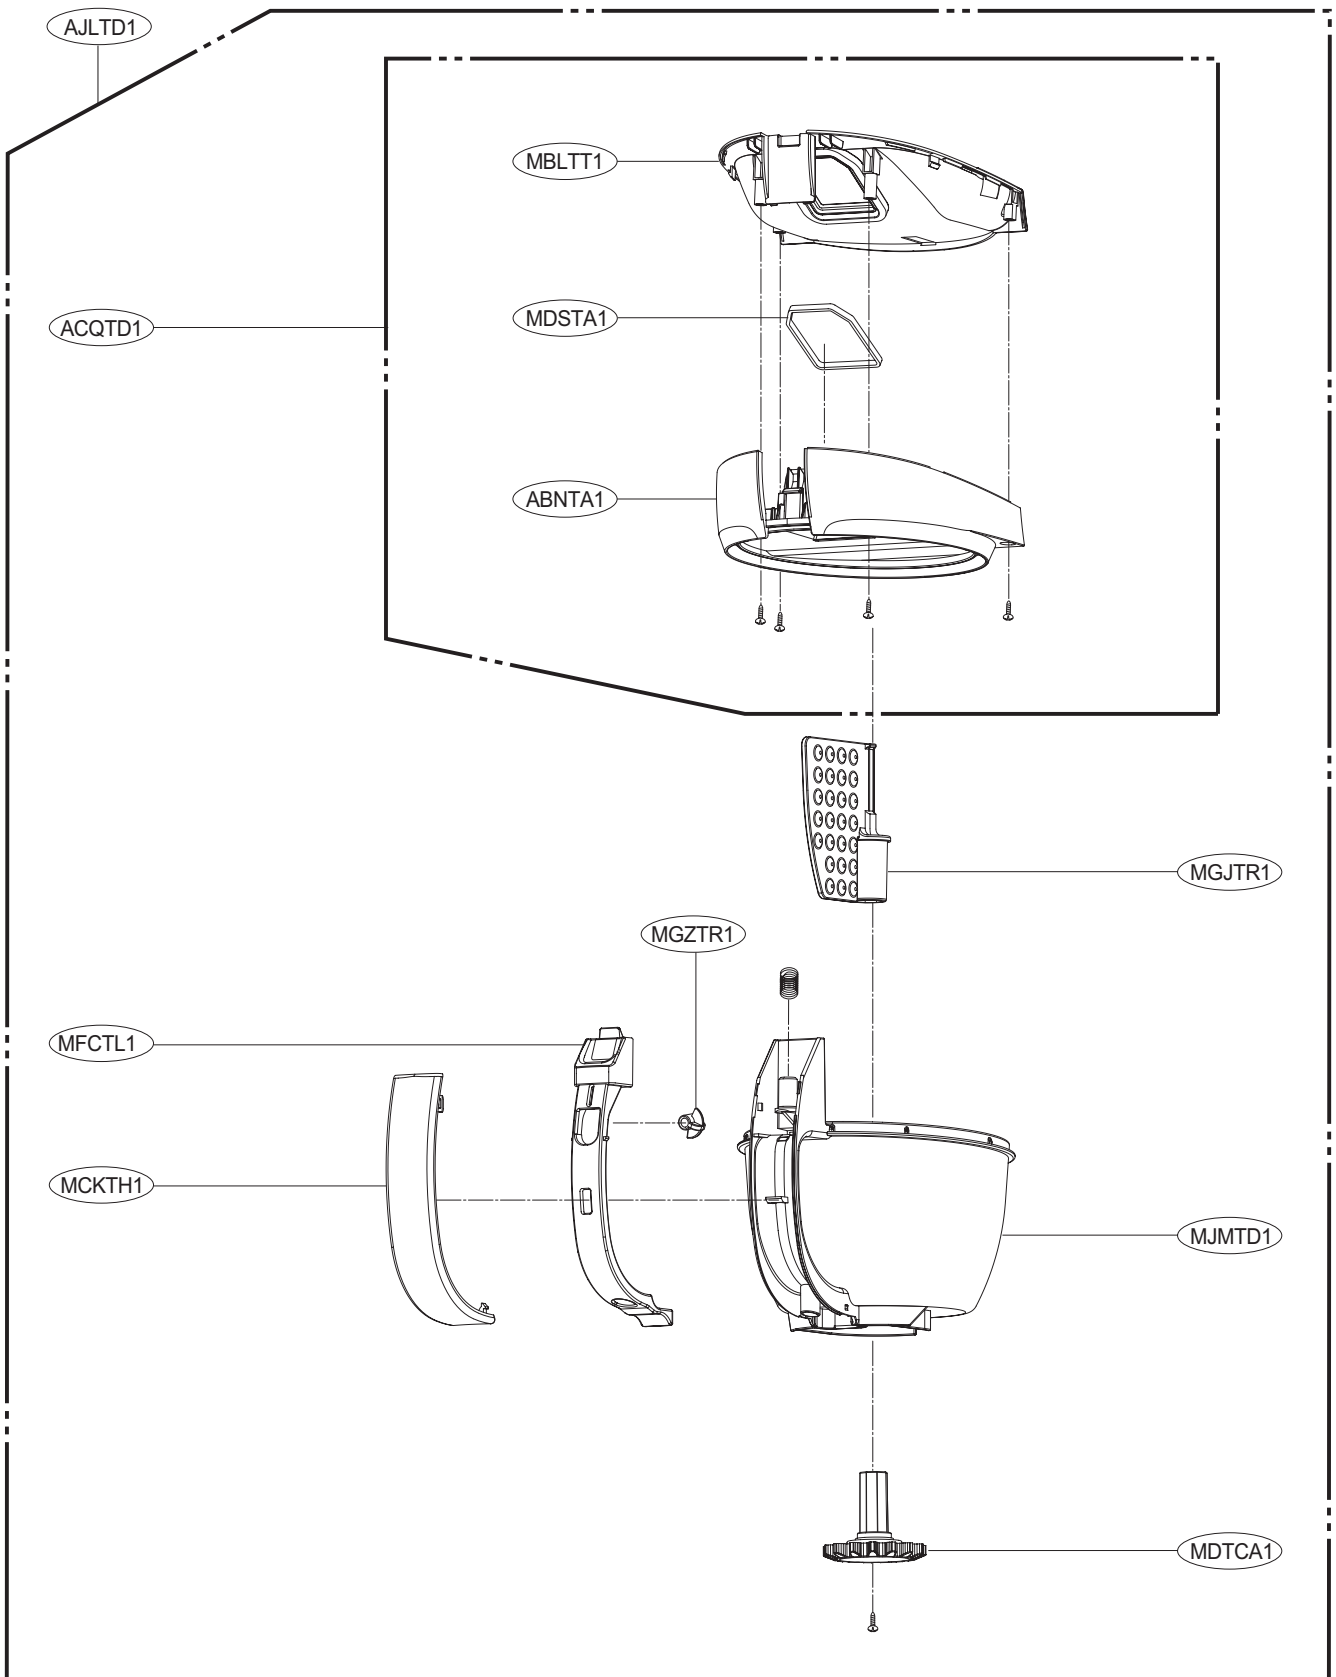

EXPLODED VIEW

BODY BASE ASSEMBLY

VC9062CV (VK7918NNA.AQZQGSF)

BODY COVER ASSEMBLY

DUST TANK ASSEMBLY

ACCESSORIES

REPLACEMENT PARTS LIST

LOC. NO.	PART NO.	DESCRIPTION	SVC	COMMENT(REMARK)
AANBB1	AAN72937901	Base Assembly,Body	R	
ABCAD1	ABC65852301	Brush Assembly,Dust	R	
ABNBA1	ABN31571101	Cap Assembly	R	
ABNTA1	ABN72915202	Cap Assembly	R	
ACQBM1	ACQ74600401	Cover Assembly,Motor	R	
ACQCB1	ACQ74599727	Cover Assembly,Body	R	
ACVBA1	4901FI3435U	Damper Assembly	R	
ADQBE1	ADQ56691102	Filter Assembly,Exhaust	R	
AECG1	AEC72914711	Guide Assembly,Air	R	
AEMAF1	AEM72909203	Hose Assembly,Flexible	R	
AGBN62	AGB69486501	Nozzle Assembly,Floor	R	
AGRPT1	AGR70487601	Pipe Assembly,Telescopic	R	
AHDBR1	AHD57008811	Reel Assembly	R	
AHJBA1	AHJ31688207	Roller Assembly	R	
AJLTD1	AJL72910816	Tank Assembly,Dust	R	
AJWBA1	AJW72910001	Wheel Assembly	R	
EADCS1	EAD60854001	Harness,Single	R	
EADCS2	EAD56276704	Harness,Single	R	
EAUBA1	EAU41711807	Motor Assembly,AC,Vacuum Cleaner	R	
EAUCM1	6549W1S011N	MOTOR(CIRC),SYNCHRONOUS	R	
EBFCP1	6601FI3149B	SWITCH ASSEMBLY,POWER	R	
EBRBM1	EBR41525310	PCB Assembly,Main	R	
MAMBB1	MAM47356103	Base,Body	R	
MAY000	MAY62393901	Box	R	
MBDBB8	MBD47791102	Bumper,Body	R	
MBDBB9	MBD49522602	Bumper,Body	R	
MBGCB1	MBG62038401	Button,Release	R	
MBGCP1	MBG62038701	Button,Power Switch	R	
MBGCR1	MBG47790801	Button,Cord Reel	R	
MBLTT1	MBL62242802	Cap,Tank	R	
MCDBA1	MCD61842801	Connector,Pin	R	
MCKBE1	MCK62440301	Cover,Exhaust Filter	R	
MCKBW1	MCK62440201	Cover,Wheel	R	
MCKBZ1	MCK47375701	Cover,Motor Housing	R	
MCKBZ2	3550FI1824A	COVER,MOTOR	R	
MCKCA1	MCK62437506	Cover,Decor	R	
MCKCB1	MCK62437401	Cover,Body	R	
MCKCD8	MCK47785201	Cover,Decor	R	
MCKCH1	MCK62438101	Cover,Handle	R	
MCKCS1	MCK62438502	Cover,Body(Sub)	R	
MCKCV1	MCK47357801	Cover,Guide	R	

R : SERVICE PARTS