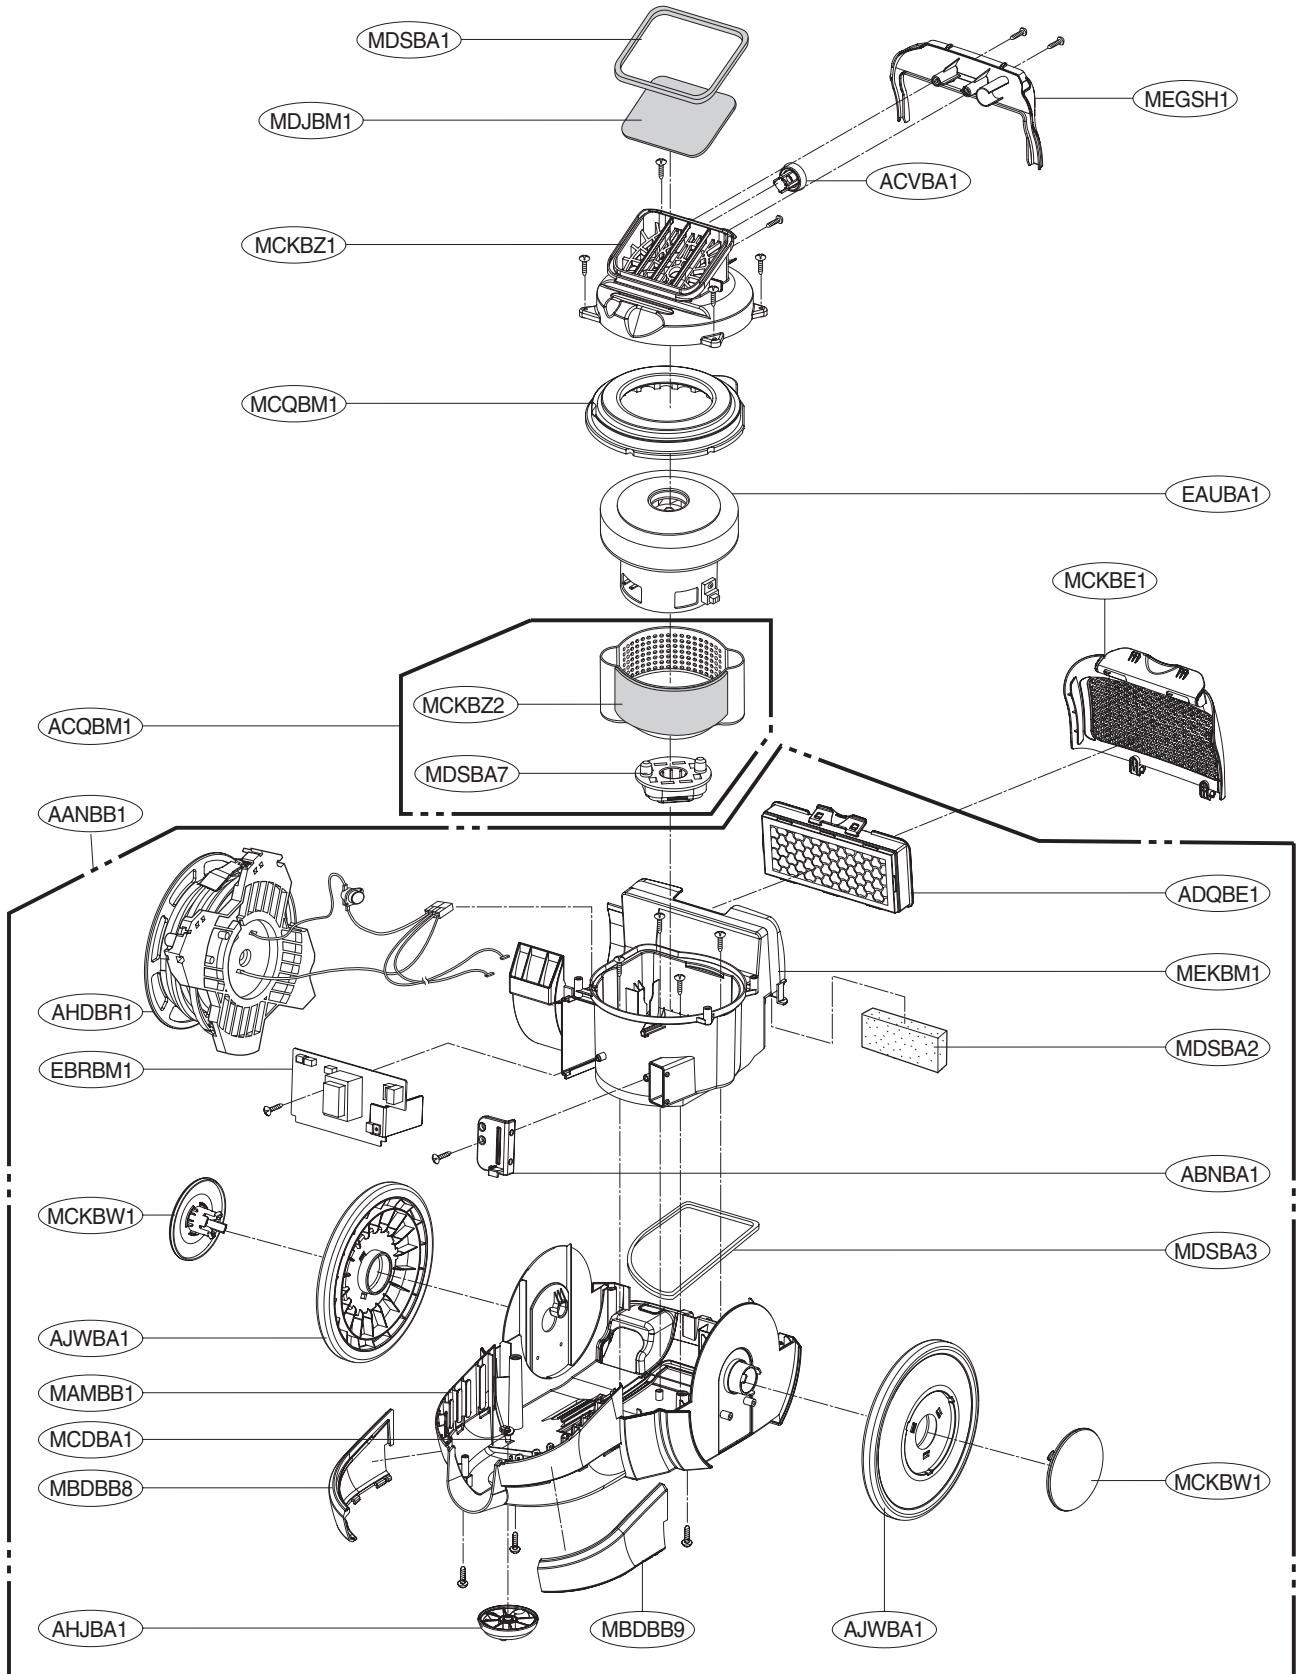

EXPLODED VIEW

BODY BASE ASSEMBLY

VC9062CV (VK7918NNA.AQZQGSF)

BODY COVER ASSEMBLY

DUST TANK ASSEMBLY

ACCESSORIES

REPLACEMENT PARTS LIST

LOC. NO.	PART NO.	DESCRIPTION	SVC	COMMENT(REMARK)
AANBB1	AAN72937901	Base Assembly,Body	R	
ABCAD1	ABC65852301	Brush Assembly,Dust	R	
ABNBA1	ABN31571101	Cap Assembly	R	
ABNTA1	ABN72915202	Cap Assembly	R	
ACQBM1	ACQ74600401	Cover Assembly,Motor	R	
ACQCB1	ACQ74599727	Cover Assembly,Body	R	
ACVBA1	4901FI3435U	Damper Assembly	R	
ADQBE1	ADQ56691102	Filter Assembly,Exhaust	R	
AECG1	AEC72914711	Guide Assembly,Air	R	
AEMAF1	AEM72909203	Hose Assembly,Flexible	R	
AGBN62	AGB69486501	Nozzle Assembly,Floor	R	
AGRPT1	AGR70487601	Pipe Assembly,Telescopic	R	
AHDBR1	AHD57008811	Reel Assembly	R	
AHJBA1	AHJ31688207	Roller Assembly	R	
AJLTD1	AJL72910816	Tank Assembly,Dust	R	
AJWBA1	AJW72910001	Wheel Assembly	R	
EADCS1	EAD60854001	Harness,Single	R	
EADCS2	EAD56276704	Harness,Single	R	
EAUBA1	EAU41711807	Motor Assembly,AC,Vacuum Cleaner	R	
EAUCM1	6549W1S011N	MOTOR(CIRC),SYNCHRONOUS	R	
EBFCP1	6601FI3149B	SWITCH ASSEMBLY,POWER	R	
EBRBM1	EBR41525310	PCB Assembly,Main	R	
MAMBB1	MAM47356103	Base,Body	R	
MAY000	MAY62393901	Box	R	
MBDBB8	MBD47791102	Bumper,Body	R	
MBDBB9	MBD49522602	Bumper,Body	R	
MBGCB1	MBG62038401	Button,Release	R	
MBGCP1	MBG62038701	Button,Power Switch	R	
MBGCR1	MBG47790801	Button,Cord Reel	R	
MBLTT1	MBL62242802	Cap,Tank	R	
MCDBA1	MCD61842801	Connector,Pin	R	
MCKBE1	MCK62440301	Cover,Exhaust Filter	R	
MCKBW1	MCK62440201	Cover,Wheel	R	
MCKBZ1	MCK47375701	Cover,Motor Housing	R	
MCKBZ2	3550FI1824A	COVER,MOTOR	R	
MCKCA1	MCK62437506	Cover,Decor	R	
MCKCB1	MCK62437401	Cover,Body	R	
MCKCD8	MCK47785201	Cover,Decor	R	
MCKCH1	MCK62438101	Cover,Handle	R	
MCKCS1	MCK62438502	Cover,Body(Sub)	R	
MCKCV1	MCK47357801	Cover,Guide	R	

R : SERVICE PARTS