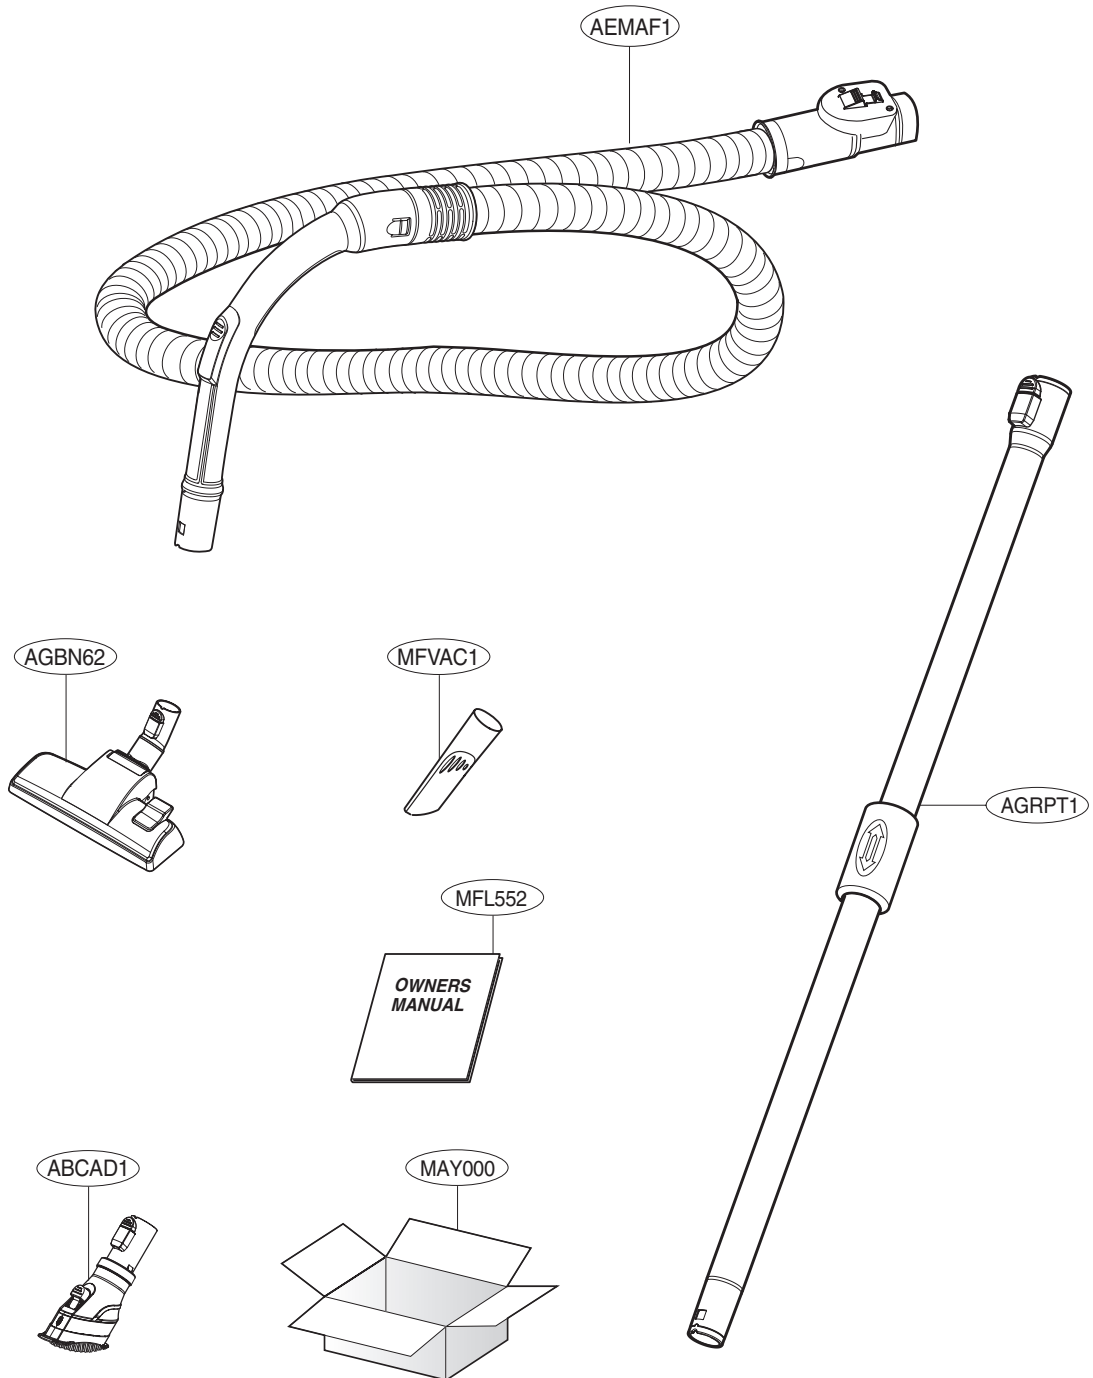

EXPLODED VIEW

BODY BASE ASSEMBLY

VC9062CV (VK7918NNA.AQZQGSF)

BODY COVER ASSEMBLY

DUST TANK ASSEMBLY

ACCESSORIES

REPLACEMENT PARTS LIST

LOC. NO.	PART NO.	DESCRIPTION	SVC	COMMENT(REMARK)
AANBB1	AAN72937901	Base Assembly,Body	R	
ABCAD1	ABC65852301	Brush Assembly,Dust	R	
ABNBA1	ABN31571101	Cap Assembly	R	
ABNTA1	ABN72915202	Cap Assembly	R	
ACQBM1	ACQ74600401	Cover Assembly,Motor	R	
ACQCB1	ACQ74599727	Cover Assembly,Body	R	
ACVBA1	4901FI3435U	Damper Assembly	R	
ADQBE1	ADQ56691102	Filter Assembly,Exhaust	R	
AECG1	AEC72914711	Guide Assembly,Air	R	
AEMAF1	AEM72909203	Hose Assembly,Flexible	R	
AGBN62	AGB69486501	Nozzle Assembly,Floor	R	
AGRPT1	AGR70487601	Pipe Assembly,Telescopic	R	
AHDBR1	AHD57008811	Reel Assembly	R	
AHJBA1	AHJ31688207	Roller Assembly	R	
AJLTD1	AJL72910816	Tank Assembly,Dust	R	
AJWBA1	AJW72910001	Wheel Assembly	R	
EADCS1	EAD60854001	Harness,Single	R	
EADCS2	EAD56276704	Harness,Single	R	
EAUBA1	EAU41711807	Motor Assembly,AC,Vacuum Cleaner	R	
EAUCM1	6549W1S011N	MOTOR(CIRC),SYNCHRONOUS	R	
EBFCP1	6601FI3149B	SWITCH ASSEMBLY,POWER	R	
EBRBM1	EBR41525310	PCB Assembly,Main	R	
MAMBB1	MAM47356103	Base,Body	R	
MAY000	MAY62393901	Box	R	
MBDBB8	MBD47791102	Bumper,Body	R	
MBDBB9	MBD49522602	Bumper,Body	R	
MBGCB1	MBG62038401	Button,Release	R	
MBGCP1	MBG62038701	Button,Power Switch	R	
MBGCR1	MBG47790801	Button,Cord Reel	R	
MBLTT1	MBL62242802	Cap,Tank	R	
MCDBA1	MCD61842801	Connector,Pin	R	
MCKBE1	MCK62440301	Cover,Exhaust Filter	R	
MCKBW1	MCK62440201	Cover,Wheel	R	
MCKBZ1	MCK47375701	Cover,Motor Housing	R	
MCKBZ2	3550FI1824A	COVER,MOTOR	R	
MCKCA1	MCK62437506	Cover,Decor	R	
MCKCB1	MCK62437401	Cover,Body	R	
MCKCD8	MCK47785201	Cover,Decor	R	
MCKCH1	MCK62438101	Cover,Handle	R	
MCKCS1	MCK62438502	Cover,Body(Sub)	R	
MCKCV1	MCK47357801	Cover,Guide	R	

R : SERVICE PARTS